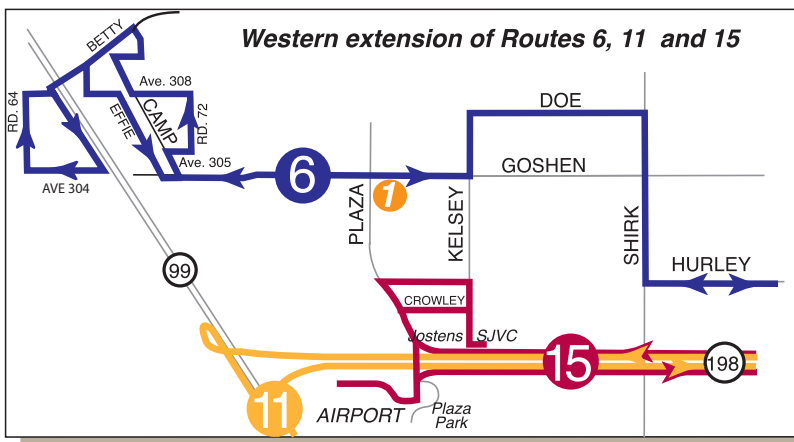

Visalia Transfer Center Detail

Route 11
Tulare terminus detail

TRIPPER SERVICE
See Route 2 for details

Points of Interest

- 1 Able Industries
- 2 Greyhound Bus Depot
- 3 City Hall East
- 4 City Hall West
- 5 College of the Sequoias
- 6 County Civic Center
- 7 Creative Center
- 8 Kaweah Delta Hospital
- 9 Library
- 10 Manuel Hernandez Center
- 11 Post Office (Beech St)
- 12 Post Office (Downtown)
- 13 Recreation Park
- 14 Senior Citizen's Center
- 15 Visalia Convention Center
- 16 Visalia Medical Center