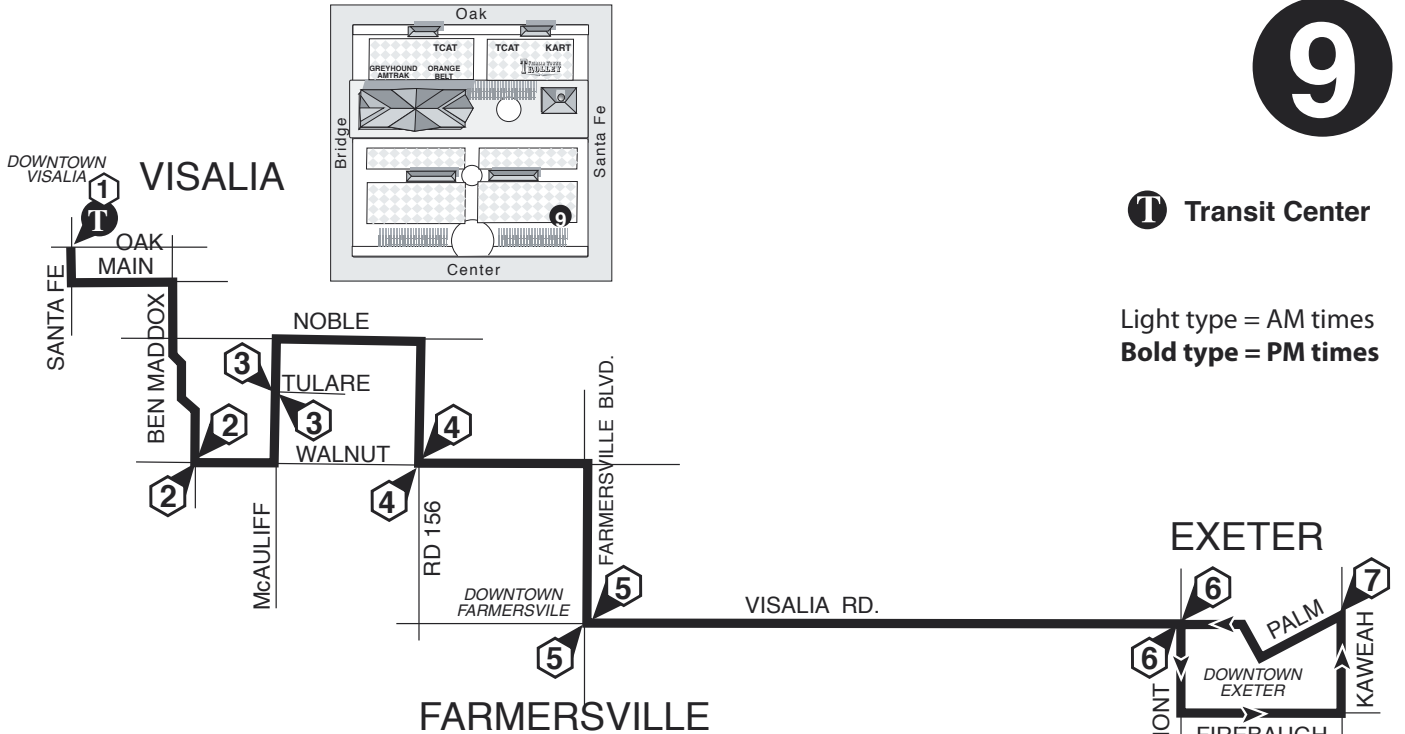

Route 9/Downtown • Farmersville • Exeter

9

T Transit Center

Light type = AM times
Bold type = PM times

T TRANSIT CENTER	WALNUT BEN MADDOX	McAULIFF TULARE	ROAD 156 WALNUT	FARMERSVILLE VISALIA RD.	VISALIA RD. BELMONT	PALM KAWEAH	VISALIA RD. BELMONT	FARMERSVILLE VISALIA RD.	ROAD 156 WALNUT	McAULIFF TULARE	BEN MADDOX WALNUT	T TRANSIT CENTER
1	2	3	4	5	6	7	6	5	4	3	2	1
6:00	6:08	6:10	6:13	6:23	6:30	6:37	6:45	6:50	6:55	7:02	7:07	7:17
7:30	7:38	7:40	7:43	7:53	8:00	8:07	8:15	8:20	8:25	8:32	8:37	8:47
9:00	9:08	9:10	9:13	9:23	9:30	9:37	9:45	9:50	9:55	10:02	10:07	10:17
10:30	10:38	10:40	10:43	10:53	11:00	11:07	11:15	11:20	11:25	11:32	11:37	11:47
12:00	12:08	12:10	12:13	12:23	12:30	12:37	12:45	12:50	12:55	1:02	1:07	1:17
1:30	1:38	1:40	1:43	1:53	2:00	2:07	2:15	2:20	2:25	2:32	2:37	2:47
3:00	3:08	3:10	3:13	3:23	3:30	3:37	3:45	3:50	3:55	4:02	4:07	4:17
4:30	4:38	4:40	4:43	4:53	5:00	5:07	5:15	5:20	5:25	5:32	5:37	5:47
6:00	6:08	6:10	6:13	6:23	6:30	6:37	6:45	6:50	6:55	7:02	7:07	7:17
7:30	7:38	7:40	7:43	7:53	8:00	8:07	8:15	8:20	8:25	8:32	8:37	8:47
9:00	9:08	9:10	9:13	9:23	9:30	9:37	9:45	9:50	9:55	10:02	10:07	10:17