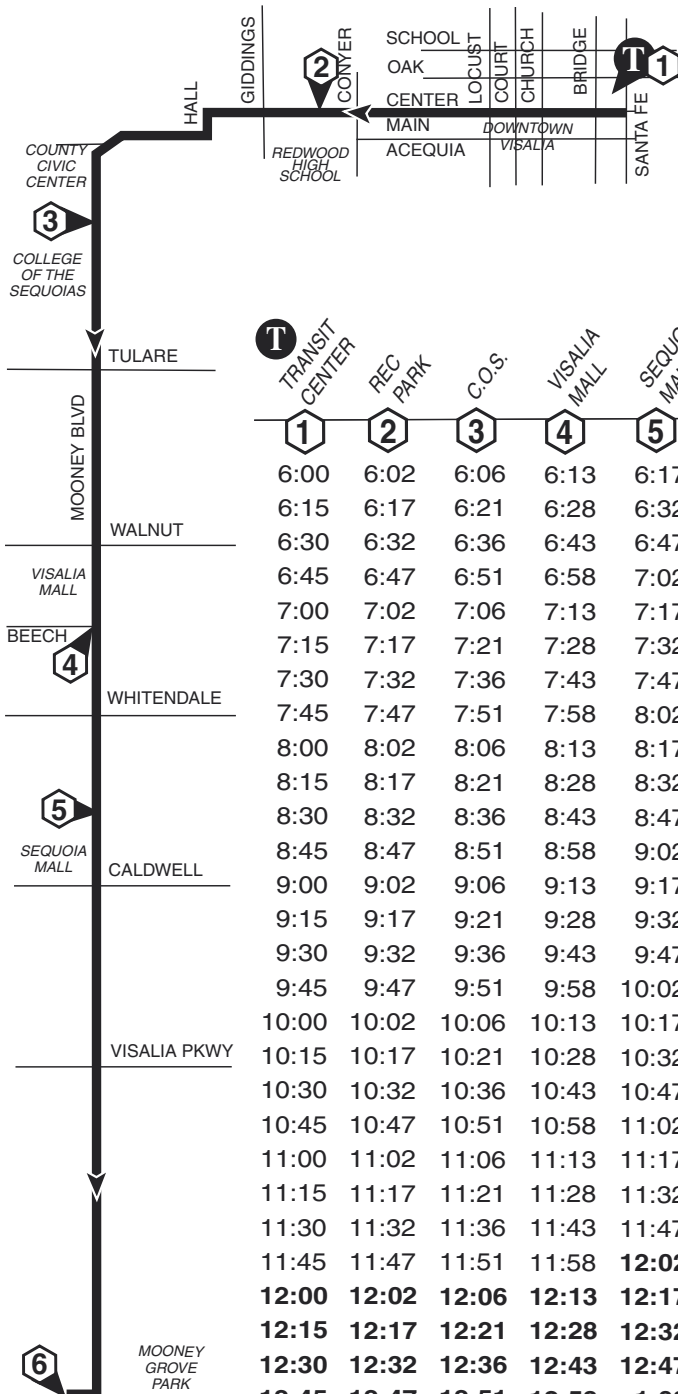

Downtown • Mooney Blvd. • TCaT Transfer/Route 1A

T Transit Center **1A**

Light type = AM times
Bold type = PM times

	T TRANSIT CENTER	REC PARK	C.O.S.	VISALIA MALL	SEQUOIA MALL	GOVERNMENT PLAZA
1	6:00	6:02	6:06	6:13	6:17	6:23
2	6:15	6:17	6:21	6:28	6:32	6:38
3	6:30	6:32	6:36	6:43	6:47	6:53
4	6:45	6:47	6:51	6:58	7:02	7:08
5	7:00	7:02	7:06	7:13	7:17	7:23
6	7:15	7:17	7:21	7:28	7:32	7:38
1	7:30	7:32	7:36	7:43	7:47	7:53
2	7:45	7:47	7:51	7:58	8:02	8:08
3	8:00	8:02	8:06	8:13	8:17	8:23
4	8:15	8:17	8:21	8:28	8:32	8:38
5	8:30	8:32	8:36	8:43	8:47	8:53
6	8:45	8:47	8:51	8:58	9:02	9:08
1	9:00	9:02	9:06	9:13	9:17	9:23
2	9:15	9:17	9:21	9:28	9:32	9:38
3	9:30	9:32	9:36	9:43	9:47	9:53
4	9:45	9:47	9:51	9:58	10:02	10:08
5	10:00	10:02	10:06	10:13	10:17	10:23
6	10:15	10:17	10:21	10:28	10:32	10:38
1	10:30	10:32	10:36	10:43	10:47	10:53
2	10:45	10:47	10:51	10:58	11:02	11:08
3	11:00	11:02	11:06	11:13	11:17	11:23
4	11:15	11:17	11:21	11:28	11:32	11:38
5	11:30	11:32	11:36	11:43	11:47	11:53
6	11:45	11:47	11:51	11:58	12:02	12:08
1	12:00	12:02	12:06	12:13	12:17	12:23
2	12:15	12:17	12:21	12:28	12:32	12:38
3	12:30	12:32	12:36	12:43	12:47	12:53
4	12:45	12:47	12:51	12:58	1:02	1:08
5	1:00	1:02	1:06	1:13	1:17	1:23

Continue to next column

Passengers can board TCAT buses here