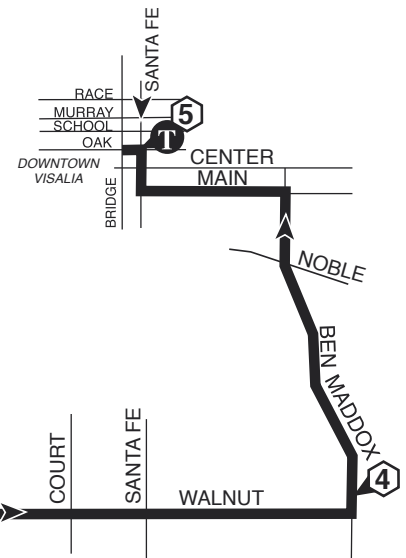

Route 5B/Visalia Medical Clinic • Walnut • Downtown

5B

- **1** Transit Center
- **S** Super Stop (transfer to another route here)

Light type = AM times
Bold type = PM times

	S VISALIA MEDICAL CLINIC 1	WALNUT LINWOOD 2	WALNUT MOONEY 3	BEN MADDOX WALNUT 4	1 TRANSIT CENTER 5
6:35	6:41	6:47	6:57	7:10	
7:20	7:26	7:32	7:42	7:55	
7:50	7:56	8:02	8:12	8:25	
8:35	8:41	8:47	8:57	9:10	
9:05	9:11	9:17	9:27	9:40	
9:50	9:56	10:02	10:12	10:25	
10:20	10:26	10:32	10:42	10:55	
11:00	11:06	11:11	11:20	11:25	
11:30	11:36	11:41	11:50	11:55	
12:00	12:06	12:11	12:20	12:25	
12:30	12:36	12:41	12:50	12:55	
1:00	1:06	1:11	1:20	1:25	
1:30	1:36	1:41	1:50	1:55	
2:05	2:11	2:17	2:27	2:40	
2:35	2:41	2:47	2:57	3:10	
3:20	3:26	3:32	3:42	3:55	
3:50	3:56	4:02	4:12	4:25	
4:35	4:41	4:47	4:57	5:10	
5:05	5:11	5:17	5:27	5:40	
5:50	5:56	6:02	6:12	6:25	
6:20	6:26	6:32	6:42	6:55	
7:00	7:06	7:11	7:20	7:25	
7:30	7:36	7:41	7:50	7:55	
8:00	8:06	8:11	8:20	8:25	
8:30	8:36	8:41	8:50	8:55	
9:00	9:06	9:11	9:20	9:25	
9:30	9:36	9:41	9:50	9:55