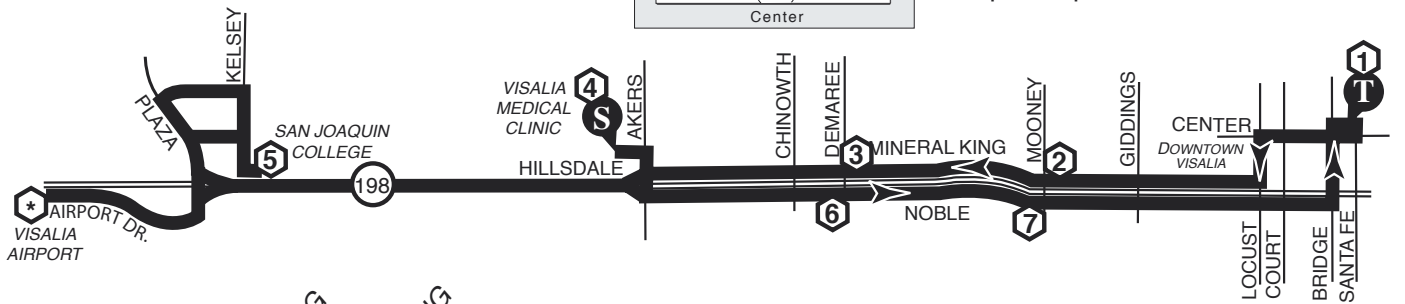

VISALIA TRANSIT

Route 15/Downtown • Visalia Medical Clinic • SJVC

T Transit Center

15

Light type = AM times

Bold type = PM times

* Upon request

T TRANSIT CENTER	MINERAL KING MOONEY	MINERAL KING DEMAREE	VISALIA MEDICAL CLINIC	SJVC	VISALIA AIRPORT	SJVC	VISALIA MEDICAL CLINIC	NOBLE DEMAREE	NOBLE MOONEY	T TRANSIT CENTER
1	2	3	4	5	*	5	4	6	7	1
6:00	6:05	6:10	6:15	6:21	*	6:22	6:35	6:40	6:43	6:55
7:00	7:05	7:10	7:15	7:21	*	7:22	7:35	7:40	7:43	7:55
8:00	8:05	8:10	8:15	8:21	*	8:22	8:35	8:40	8:43	8:55
9:00	9:05	9:10	9:15	9:21	*	9:22	9:35	9:40	9:43	9:55
10:00	10:05	10:10	10:15	10:21	*	10:22	10:35	10:40	10:43	10:55
11:00	11:05	11:10	11:15	11:21	*	11:22	11:35	11:40	11:43	11:55
12:00	12:05	12:10	12:15	12:21	*	12:22	12:35	12:40	12:43	12:55
1:00	1:05	1:10	1:15	1:21	*	1:22	1:35	1:40	1:43	1:55
2:00	2:05	2:10	2:15	2:21	*	2:22	2:35	2:40	2:43	2:55
3:00	3:05	3:10	3:15	3:21	*	3:22	3:35	3:40	3:43	3:55
4:00	4:05	4:10	4:15	4:21	*	4:22	4:35	4:40	4:43	4:55
5:00	5:05	5:10	5:15	5:21	*	5:22	5:35	5:40	5:43	5:55
6:00	6:05	6:10	6:15	6:21	*	6:22	6:35	6:40	6:43	6:55
7:00	7:05	7:10	7:15	7:21	*	7:22	7:35	7:40	7:43	7:55
8:00	8:05	8:10	8:15	8:21	*	8:22	8:35	8:40	8:43	8:55
9:00	9:05	9:10	9:15	9:21	*	9:22	9:35	9:40	9:43	9:55