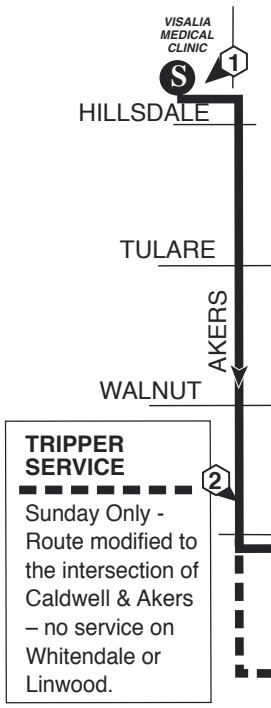

TRIPPER SERVICE
Sunday Only -
Route modified to
the intersection of
Caldwell & Akers
- no service on
Whitendale or
Linwood.