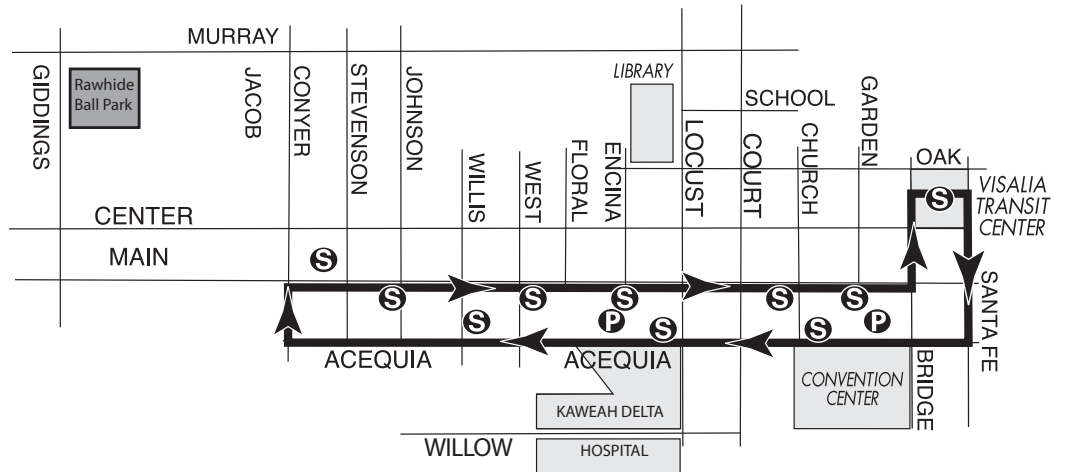

Approx. every 15 minutes
cada 15 minutos

Red Route

Ruta Roja

During Rawhide Home Games

Durante partidos locales

Thursday, Friday & Saturday Only

Sólo los jueves, viernes y sábado

5:00 pm- Until Game Ends