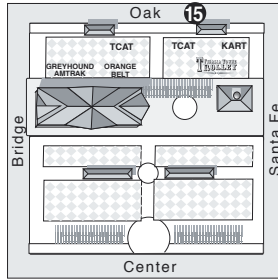

VISALIA TRANSIT

Route 15/Downtown • Visalia Medical Clinic • SJVC