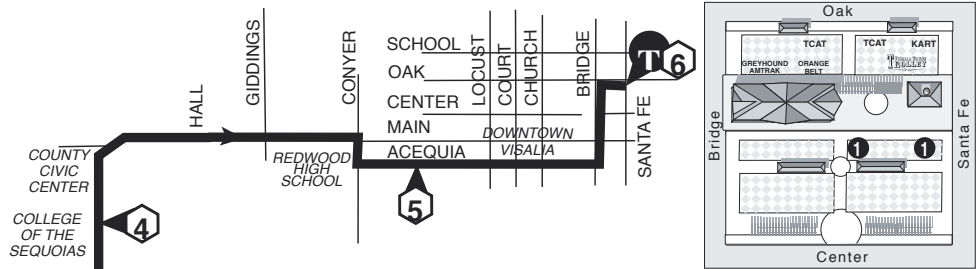

VISALIA TRANSIT

Route 1B/TCaT Transfer • Mooney Blvd. • Downtown

T Transit Center

1B

Light type = AM times
Bold type = PM times

	1	2	3	4	5	6	1	2	3	4	5	6
	GOVERNMENT PLAZA	SEQUOIA MALL	VISALIA MALL	C.O.S.	CITY HALL	TRANSIT CENTER	GOVERNMENT PLAZA	SEQUOIA MALL	VISALIA MALL	C.O.S.	CITY HALL	TRANSIT CENTER
MOONEY BLVD	6:25	6:31	6:35	6:39	6:44	6:48	1:40	1:46	1:50	1:54	1:59	2:15
TULARE	6:40	6:46	6:50	6:54	6:59	7:03	1:55	2:01	2:05	2:09	2:14	2:30
WALNUT	6:55	7:01	7:05	7:09	7:14	7:18	2:10	2:16	2:20	2:24	2:29	2:45
VISALIA MALL	7:10	7:16	7:20	7:24	7:29	7:33	2:25	2:31	2:35	2:39	2:44	3:00
BEECH	7:25	7:31	7:35	7:39	7:44	7:48	2:40	2:46	2:50	2:54	2:59	3:15
WHITENDALE	7:40	7:46	7:50	7:54	7:59	8:03	2:55	3:01	3:05	3:09	3:14	3:30
SEQUOIA MALL	7:55	8:01	8:05	8:09	8:14	8:18	3:10	3:16	3:20	3:24	3:29	3:45
CALDWELL	8:10	8:16	8:20	8:24	8:29	8:33	3:25	3:31	3:35	3:39	3:44	4:00
	8:25	8:31	8:35	8:39	8:44	8:48	3:40	3:46	3:50	3:54	3:59	4:15
	8:40	8:46	8:50	8:54	8:59	9:03	3:55	4:01	4:05	4:09	4:14	4:30
	8:55	9:01	9:05	9:09	9:14	9:18	4:10	4:16	4:20	4:24	4:29	4:45
	9:10	9:16	9:20	9:24	9:29	9:33	4:25	4:31	4:35	4:39	4:44	5:00
	9:25	9:31	9:35	9:39	9:44	9:48	4:40	4:46	4:50	4:54	4:59	5:15
	9:40	9:46	9:50	9:54	9:59	10:03	4:55	5:01	5:05	5:09	5:14	5:30
	9:55	10:01	10:05	10:09	10:14	10:18	5:10	5:16	5:20	5:24	5:29	5:45
	10:10	10:16	10:20	10:24	10:29	10:33	5:25	5:31	5:35	5:39	5:44	6:00
	10:25	10:31	10:35	10:39	10:44	10:48	5:40	5:46	5:50	5:54	5:59	6:15
	10:40	10:46	10:50	10:54	10:59	11:03	5:55	6:01	6:05	6:09	6:14	6:30
	10:55	11:01	11:05	11:09	11:14	11:18	6:10	6:16	6:20	6:24	6:29	6:45
	11:10	11:16	11:20	11:24	11:29	11:33	6:25	6:31	6:35	6:39	6:44	7:00
	11:25	11:31	11:35	11:39	11:44	12:00	6:40	6:46	6:50	6:54	6:59	7:15
	11:40	11:46	11:50	11:54	11:59	12:15	6:55	7:01	7:05	7:09	7:14	7:30
	11:55	12:01	12:05	12:09	12:14	12:30	7:10	7:16	7:20	7:24	7:29	7:45
	12:10	12:16	12:20	12:24	12:29	12:45	7:25	7:31	7:35	7:39	7:44	8:00
	12:25	12:31	12:35	12:39	12:44	1:00	7:55	8:01	8:05	8:09	8:14	8:18
	12:40	12:46	12:50	12:54	12:59	1:15	8:25	8:31	8:35	8:39	8:44	8:48
	12:55	1:01	1:05	1:09	1:14	1:30	8:55	9:01	9:05	9:09	9:14	9:18
	1:10	1:16	1:20	1:24	1:29	1:45	9:25	9:31	9:35	9:39	9:44	9:48
	1:25	1:31	1:35	1:39	1:44	2:00						

Continue to next column

Passengers can board TCAT buses here