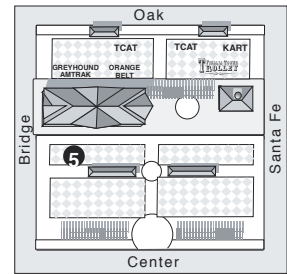

Route 5B/Visalia Medical Clinic • Walnut • Downtown

5B

- **1** Transit Center
- **S** Super Stop (transfer to another route here)

Light type = AM times
Bold type = PM times

	S VISALIA MEDICAL CLINIC 1	WALNUT LINWOOD 2	WALNUT MOONEY 3	BEN MADDOX WALNUT 4	1 TRANSIT CENTER 5
6:35	6:41	6:47	6:57	7:10	
7:20	7:26	7:32	7:42	7:55	
7:50	7:56	8:02	8:12	8:25	
8:35	8:41	8:47	8:57	9:10	
9:05	9:11	9:17	9:27	9:40	
9:50	9:56	10:02	10:12	10:25	
10:20	10:26	10:32	10:42	10:55	
11:00	11:06	11:11	11:20	11:25	
11:30	11:36	11:41	11:50	11:55	
12:00	12:06	12:11	12:20	12:25	
12:30	12:36	12:41	12:50	12:55	
1:00	1:06	1:11	1:20	1:25	
1:30	1:36	1:41	1:50	1:55	
2:05	2:11	2:17	2:27	2:40	
2:35	2:41	2:47	2:57	3:10	
3:20	3:26	3:32	3:42	3:55	
3:50	3:56	4:02	4:12	4:25	
4:35	4:41	4:47	4:57	5:10	
5:05	5:11	5:17	5:27	5:40	
5:50	5:56	6:02	6:12	6:25	
6:20	6:26	6:32	6:42	6:55	
7:00	7:06	7:11	7:20	7:25	
7:30	7:36	7:41	7:50	7:55	
8:00	8:06	8:11	8:20	8:25	
8:30	8:36	8:41	8:50	8:55	
9:00	9:06	9:11	9:20	9:25	
9:30	9:36	9:41	9:50	9:55