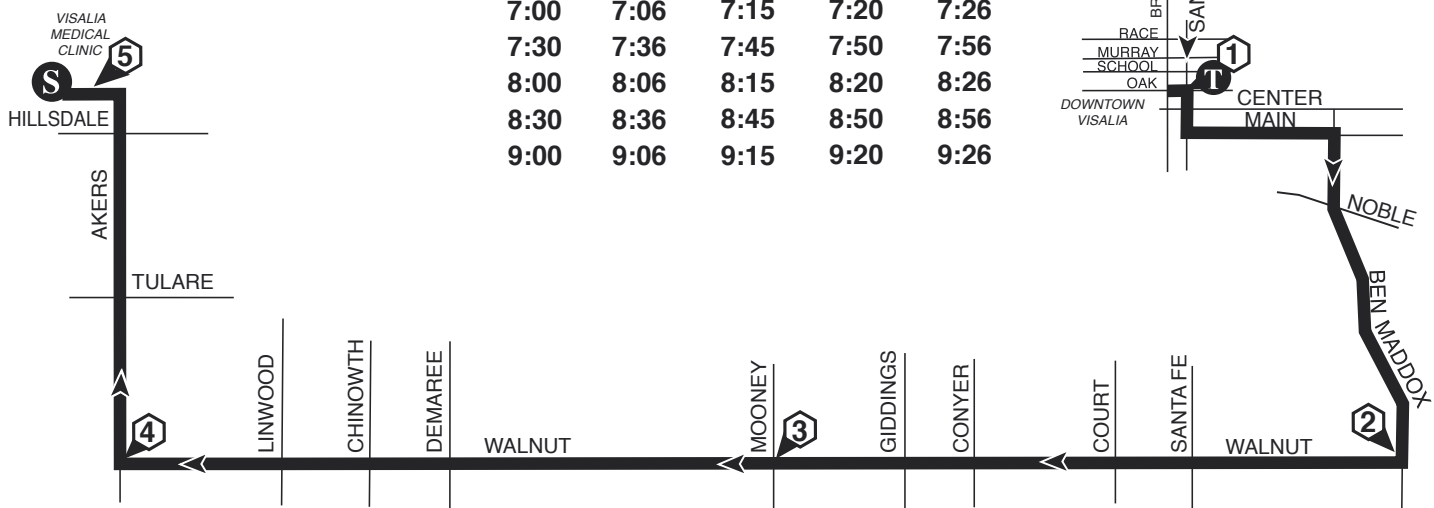

VISALIA TRANSIT

Route 5A/Downtown • Walnut • Visalia Medical Clinic

5A

T Transit Center

S Super Stop (transfer to another route here)

Light type = AM times

Bold type = PM times

	T TRANSIT CENTER	BEN MADDOX WALNUT	WALNUT MOONEY	AKERS WALNUT	S VISALIA MEDICAL CLINIC
	1	2	3	4	5
	6:00	6:10	6:20	6:25	6:32
	6:45	6:55	7:05	7:10	7:17
	7:15	7:25	7:35	7:40	7:47
	8:00	8:10	8:20	8:25	8:32
	8:30	8:40	8:50	8:55	9:02
	9:15	9:25	9:35	9:40	9:47
	9:45	9:55	10:05	10:10	10:17
	10:30	10:36	10:45	10:50	10:56
	11:00	11:06	11:15	11:20	11:26
	11:30	11:36	11:45	11:50	11:56
	12:00	12:06	12:15	12:20	12:26
	12:30	12:36	12:45	12:50	12:56
	1:00	1:06	1:15	1:20	1:26
	1:30	1:40	1:50	1:55	2:02
	2:00	2:10	2:20	2:25	2:32
	2:45	2:55	3:05	3:10	3:17
	3:15	3:25	3:35	3:40	3:47
	4:00	4:10	4:20	4:25	4:32
	4:30	4:40	4:50	4:55	5:02
	5:15	5:25	5:35	5:40	5:47
	5:45	5:55	6:05	6:10	6:17
	6:30	6:36	6:45	6:50	6:56
	7:00	7:06	7:15	7:20	7:26
	7:30	7:36	7:45	7:50	7:56
	8:00	8:06	8:15	8:20	8:26
	8:30	8:36	8:45	8:50	8:56
	9:00	9:06	9:15	9:20	9:26