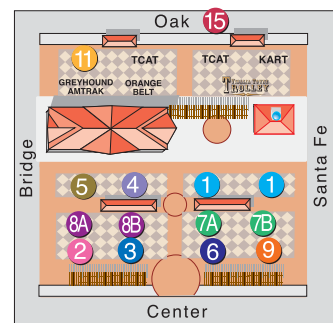

Visalia Transfer Center Detail

Route 11
Tulare terminus detail

TRIPPER SERVICE
See Route 2 for details

Points of Interest

- 1 Able Industries
- 2 Greyhound Bus Depot
- 3 City Hall East
- 4 City Hall West
- 5 College of the Sequoias
- 6 County Civic Center
- 7 Creative Center
- 8 Kaweah Delta Hospital
- 9 Library
- 10 Manuel Hernandez Center
- 11 Post Office (Beech St)
- 12 Post Office (Downtown)
- 13 Recreation Park
- 14 Senior Citizen's Center
- 15 Visalia Convention Center
- 16 Visalia Medical Center