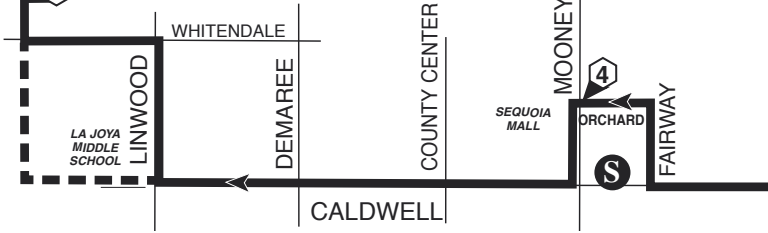

TRIPPER SERVICE
Sunday Only -
Route modified to the intersection of Caldwell & Akers - no service on Whitendale or Linwood.