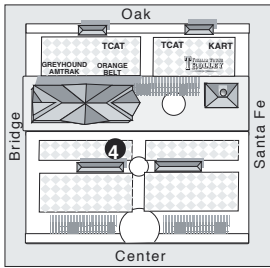

VISALIA TRANSIT

Route 4A/Downtown • Tulare Avenue • Visalia Medical Clinic

4A

- **T** Transit Center
- **S** Super Stop (transfer to another route here)