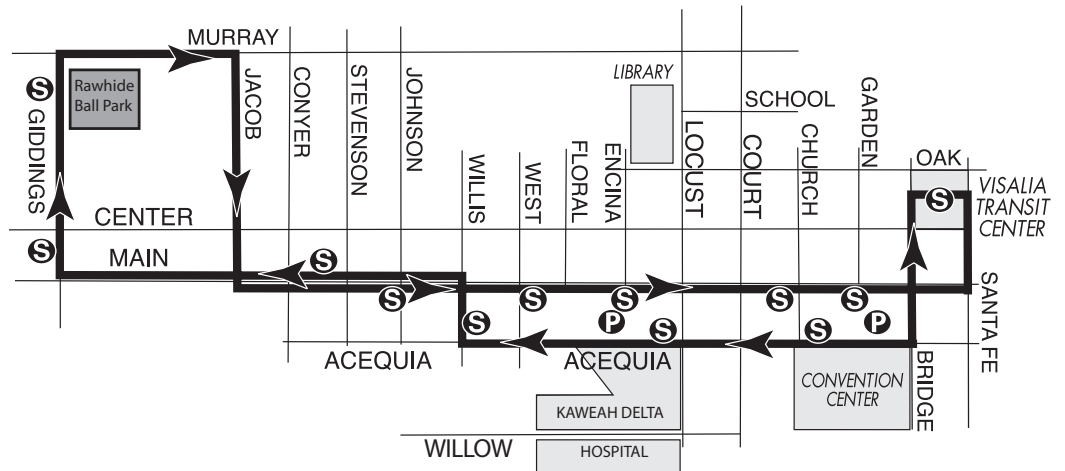

Thursday, Friday & Saturday Only

Sólo los jueves, viernes y sábado

5:00 pm- Until Game Ends

Approx. every 20 minutes
cada 20 minutos

S Trolley Stops
Paradas de Tranvías

P Parking Garages
Garage de Estacionamiento