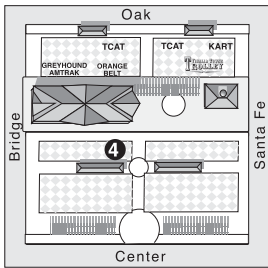

Downtown • Tulare Avenue • Visalia Medical Clinic/Route 4B

4B

T Transit Center

S Super Stop (transfer to another route here)

Shaded area indicates weekend service

Horas sombreadas indican servicio de fin de semana

Light type = AM times

Bold type = PM times