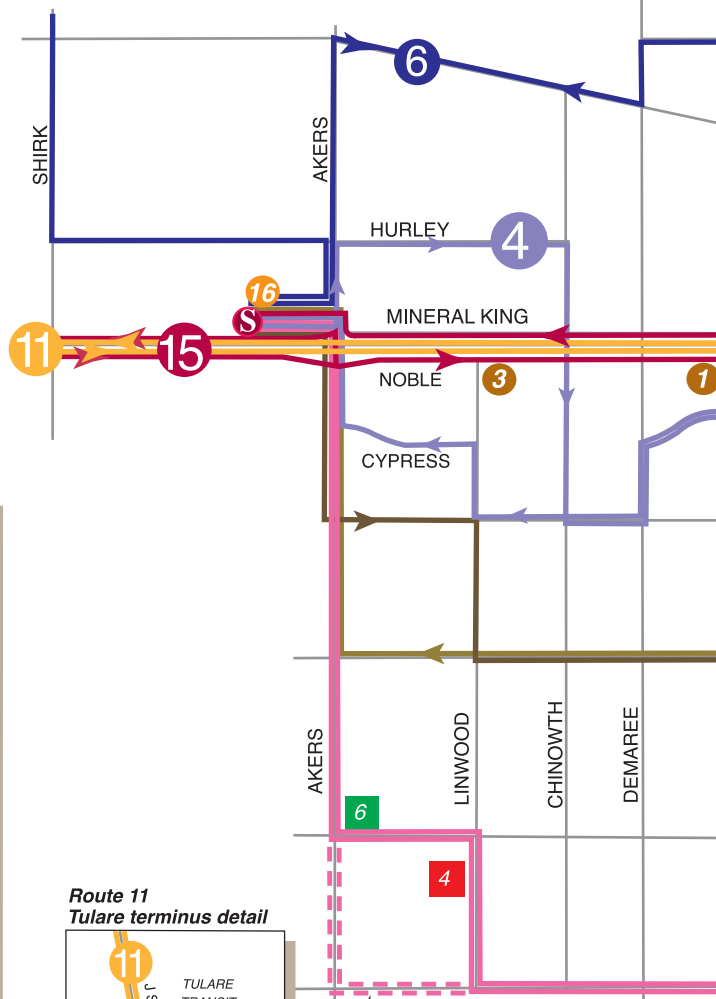

Visalia Transfer Center Detail

TRIPPER SERVICE
See Route 2 for details

Points of Interest

1. 1 Able Industries
2. 2 Greyhound Bus Depot
3. 3 City Hall East
4. 4 City Hall West
5. 5 College of the Sequoias
6. 6 County Civic Center
7. 7 Creative Center
8. 8 Kaweah Delta Hospital
9. 9 Library
10. 10 Manuel Hernandez Center
11. 11 Post Office (Beech St)
12. 12 Post Office (Downtown)
13. 13 Recreation Park
14. 14 Senior Citizen's Center
15. 15 Visalia Convention Center
16. 16 Visalia Medical Center

Shopping Centers

1. 1 County Center
2. 2 Mary's Vineyard
3. 3 Mineral King Plaza
4. 4 Northpoint
5. 5 Orchard Walk
6. 6 Packwood Plaza
7. 7 Sequoia Mall
8. 8 The Village at Willow Creek
9. 9 Visalia Mall

City of Visalia Schools

Escuelas en la Ciudad de Visalia

Middle Schools

1 Divisadero	3 Valley Oak
2 Green Acres	4 La Joya

High Schools

1 Visalia Adult School	4 Redwood
2 Golden West	5 Sequoia
3 Mt. Whitney	6 El Diamante