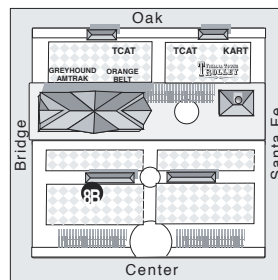

Light type = AM times
Bold type = PM times

VISALIA TRANSIT

Downtown • Northeast Visalia/Route 8B

T Transit Center

T TRANSIT CENTER	BEN MADDOX HOUSTON	(TARGET) SHANNON RANCH	VALLEY OAK MIDDLE SCHOOL	DMV MAIN/ CAIN	T TRANSIT CENTER
1	2	3	4	5	1
6:15	6:21	6:31	6:41	6:49	6:54
7:00	7:06	7:16	7:26	7:34	7:39
7:45	7:51	8:01	8:11	8:19	8:24
8:30	8:36	8:46	8:56	9:04	9:09
9:15	9:21	9:31	9:41	9:46	9:54
10:00	10:06	10:16	10:26	10:34	10:39
10:45	10:51	11:01	11:11	11:19	11:24
11:30	11:36	11:46	11:56	12:04	12:09
12:15	12:21	12:31	12:41	12:49	12:54
1:00	1:06	1:16	1:26	1:34	1:39
1:45	1:51	2:01	2:11	2:19	2:24
2:30	2:36	2:46	2:56	3:04	3:09
3:15	3:21	3:31	3:41	3:49	3:54
4:00	4:06	4:16	4:26	4:34	4:39
4:45	4:51	5:01	5:11	5:19	5:24
5:30	5:36	5:46	5:56	6:04	6:09
6:15	6:21	6:31	6:41	6:49	6:54
7:00	7:06	7:16	7:26	7:34	7:39
7:45	7:51	8:01	8:11	8:19	8:24
8:30	8:36	8:46	8:56	9:04	9:09
9:15	9:21	9:31	9:41	9:49	9:54