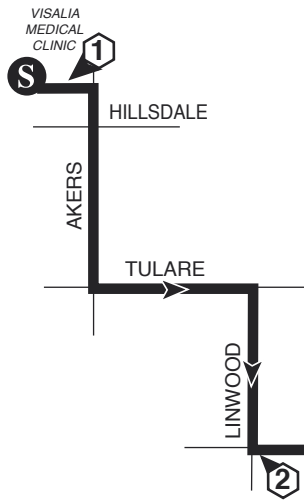

Route 5B/Visalia Medical Clinic • Walnut • Downtown

5B

- **1** Transit Center
- **S** Super Stop (transfer to another route here)

Light type = AM times
Bold type = PM times

	S VISALIA MEDICAL CLINIC 1	WALNUT LINWOOD 2	WALNUT MOONEY 3	BEN MADDOX WALNUT 4	1 TRANSIT CENTER 5
6:35	6:41	6:47	6:57	7:10	
7:20	7:26	7:32	7:42	7:55	
7:50	7:56	8:02	8:12	8:25	
8:35	8:41	8:47	8:57	9:10	
9:05	9:11	9:17	9:27	9:40	
9:50	9:56	10:02	10:12	10:25	
10:20	10:26	10:32	10:42	10:55	
11:00	11:06	11:11	11:20	11:25	
11:30	11:36	11:41	11:50	11:55	
12:00	12:06	12:11	12:20	12:25	
12:30	12:36	12:41	12:50	12:55	
1:00	1:06	1:11	1:20	1:25	
1:30	1:36	1:41	1:50	1:55	
2:05	2:11	2:17	2:27	2:40	
2:35	2:41	2:47	2:57	3:10	
3:20	3:26	3:32	3:42	3:55	
3:50	3:56	4:02	4:12	4:25	
4:35	4:41	4:47	4:57	5:10	
5:05	5:11	5:17	5:27	5:40	
5:50	5:56	6:02	6:12	6:25	
6:20	6:26	6:32	6:42	6:55	
7:00	7:06	7:11	7:20	7:25	
7:30	7:36	7:41	7:50	7:55	
8:00	8:06	8:11	8:20	8:25	
8:30	8:36	8:41	8:50	8:55	
9:00	9:06	9:11	9:20	9:25	
9:30	9:36	9:41	9:50	9:55