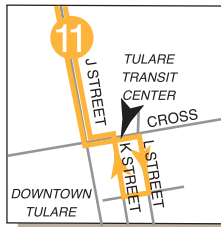

Visalia Transfer Center Detail

Route 11
Tulare terminus detail

TRIPPER SERVICE
See Route 2 for details

Points of Interest

- 1 Able Industries
- 2 Greyhound Bus Depot
- 3 City Hall East
- 4 City Hall West
- 5 College of the Sequoias
- 6 County Civic Center
- 7 Creative Center
- 8 Kaweah Delta Hospital
- 9 Library
- 10 Manuel Hernandez Center
- 11 Post Office (Beech St)
- 12 Post Office (Downtown)
- 13 Recreation Park
- 14 Senior Citizen's Center
- 15 Visalia Convention Center
- 16 Visalia Medical Center