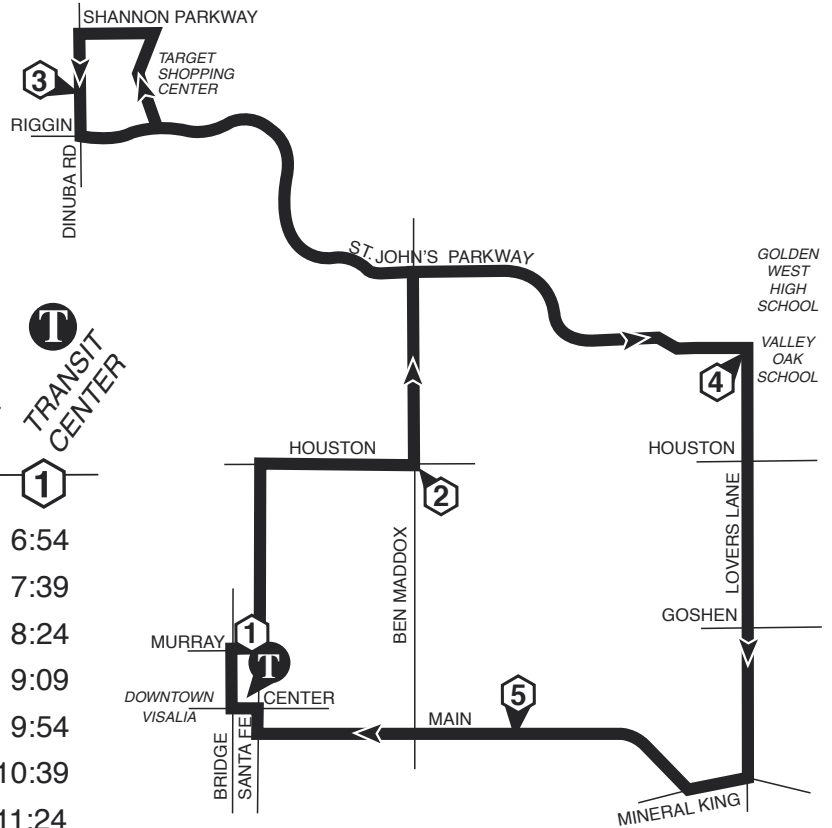

VISALIA TRANSIT

Downtown • Northeast Visalia/Route 8B

T Transit Center

T TRANSIT CENTER	BEN MADDOX HOUSTON	(TARGET) SHANNON RANCH	VALLEY OAK MIDDLE SCHOOL	DMV MAIN/ CAIN	T TRANSIT CENTER
1	2	3	4	5	1
6:15	6:21	6:31	6:41	6:49	6:54
7:00	7:06	7:16	7:26	7:34	7:39
7:45	7:51	8:01	8:11	8:19	8:24
8:30	8:36	8:46	8:56	9:04	9:09
9:15	9:21	9:31	9:41	9:46	9:54
10:00	10:06	10:16	10:26	10:34	10:39
10:45	10:51	11:01	11:11	11:19	11:24
11:30	11:36	11:46	11:56	12:04	12:09
12:15	12:21	12:31	12:41	12:49	12:54
1:00	1:06	1:16	1:26	1:34	1:39
1:45	1:51	2:01	2:11	2:19	2:24
2:30	2:36	2:46	2:56	3:04	3:09
3:15	3:21	3:31	3:41	3:49	3:54
4:00	4:06	4:16	4:26	4:34	4:39
4:45	4:51	5:01	5:11	5:19	5:24
5:30	5:36	5:46	5:56	6:04	6:09
6:15	6:21	6:31	6:41	6:49	6:54
7:00	7:06	7:16	7:26	7:34	7:39
7:45	7:51	8:01	8:11	8:19	8:24
8:30	8:36	8:46	8:56	9:04	9:09
9:15	9:21	9:31	9:41	9:49	9:54

Light type = AM times
Bold type = PM times