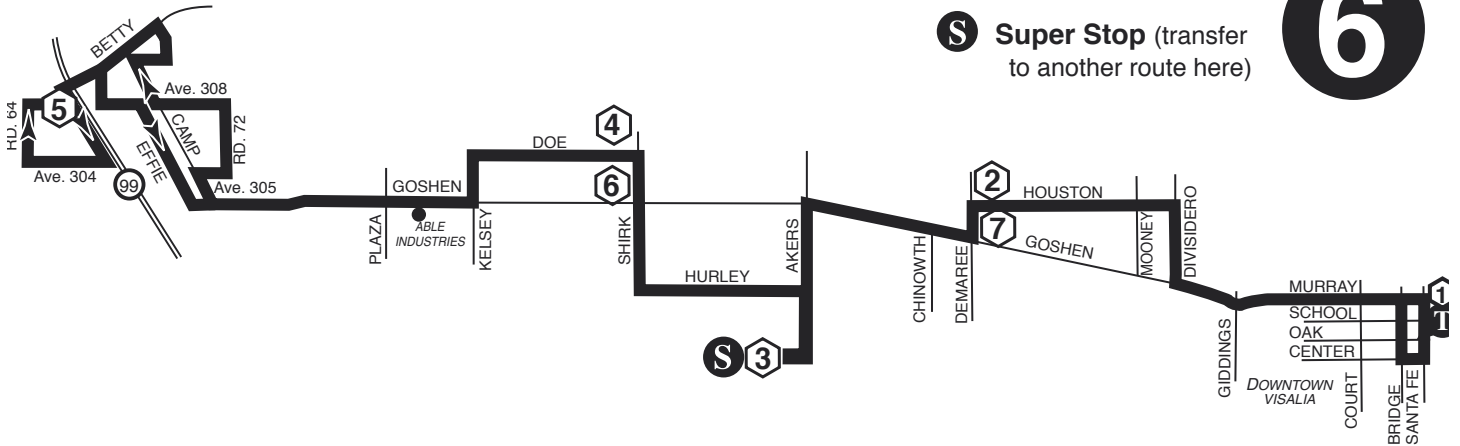

VISALIA TRANSIT

Downtown • Visalia Medical Clinic • Goshen/Route 6

- **T** Transit Center
- **S** Super Stop (transfer to another route here)

6

T TRANSIT CENTER	(WALMART) HOUSTON DEMARREE	VISALIA MEDICAL CLINIC S	DOE SHIRK	FRONTAGE RD BETTY DRIVE	DOE SHIRK	VISALIA MEDICAL CLINIC S	(WALMART) HOUSTON DEMARREE	T TRANSIT CENTER
1	2	3	4	5	6	3	7	1
6:00	6:12	6:22	6:29	6:45	7:00	7:06	7:18	7:30
7:00	7:12	7:22	7:29	7:45	8:00	8:06	8:18	8:30
7:45	7:57	8:07	8:14	8:30	8:45	8:51	9:03	9:15
8:45	8:57	9:07	9:14	9:30	9:45	9:51	10:03	10:15
9:30	9:42	9:52	9:59	10:15	10:30	10:36	10:48	11:00
10:30	10:42	10:52	10:59	11:15	11:30	11:36	11:48	12:00
11:15	11:27	11:37	11:44	12:00	12:15	12:21	12:33	12:45
12:15	12:27	12:37	12:44	1:00	1:15	1:21	1:33	1:45
1:00	1:12	1:22	1:29	1:45	2:00	2:06	2:18	2:30
2:00	2:12	2:22	2:29	2:45	3:00	3:06	3:18	3:30
2:45	2:57	3:07	3:14	3:30	3:45	3:51	4:03	4:15
3:45	3:57	4:07	4:14	4:30	4:45	4:51	5:03	5:15
4:30	4:42	4:52	4:59	5:15	5:30	5:36	5:48	6:00
5:30	5:42	5:52	5:59	6:15	6:30	6:36	6:48	7:00
6:15	6:27	6:37	6:44	7:00	7:15	7:21	7:33	7:45
7:15	7:27	7:37	7:44	8:00	8:15	8:21	8:33	8:45
8:00	8:12	8:22	8:29	8:45	9:00	9:06	9:18	9:30
9:00	9:12	9:22	9:29	9:45	10:00	10:06	10:18	10:30