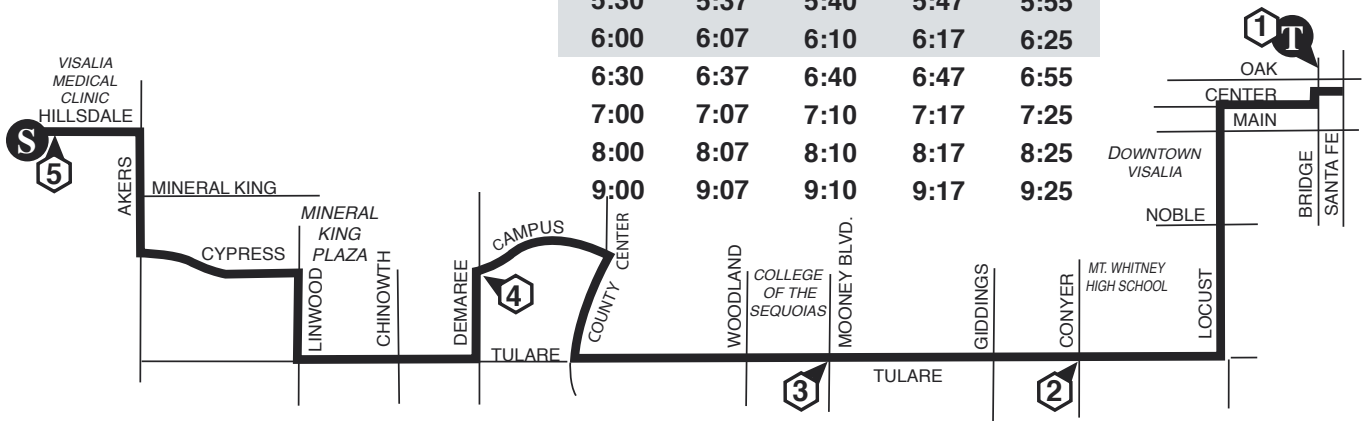

4A

- T** Transit Center
- S** Super Stop (transfer to another route here)

Shaded area indicates weekend service

Horas sombreadas indican servicio de fin de semana

Light type = AM times
Bold type = PM times

T TRANSIT CENTER	TULARE CONYER	TULARE MOONEY	CAMPUS DEMAREE	S VISALIA MEDICAL CLINIC
1	2	3	4	5
6:00	6:07	6:10	6:17	6:25
6:30	6:37	6:40	6:47	6:55
7:00	7:07	7:10	7:17	7:25
7:30	7:37	7:40	7:47	7:55
8:00	8:07	8:10	8:17	8:25
8:30	8:37	8:40	8:47	8:55
9:00	9:07	9:10	9:17	9:25
9:30	9:37	9:40	9:47	9:55
10:00	10:07	10:10	10:17	10:25
10:30	10:37	10:40	10:47	10:55
11:00	11:07	11:10	11:17	11:25
11:30	11:37	11:40	11:47	11:55
12:00	12:07	12:10	12:17	12:25
12:30	12:37	12:40	12:47	12:55
1:00	1:07	1:10	1:17	1:25
1:30	1:37	1:40	1:47	1:55
2:00	2:07	2:10	2:17	2:25
2:30	2:37	2:40	2:47	2:55
3:00	3:07	3:10	3:17	3:25
3:30	3:37	3:40	3:47	3:55
4:00	4:07	4:10	4:17	4:25
4:30	4:37	4:40	4:47	4:55
5:00	5:07	5:10	5:17	5:25
5:30	5:37	5:40	5:47	5:55
6:00	6:07	6:10	6:17	6:25
6:30	6:37	6:40	6:47	6:55
7:00	7:07	7:10	7:17	7:25
8:00	8:07	8:10	8:17	8:25
9:00	9:07	9:10	9:17	9:25