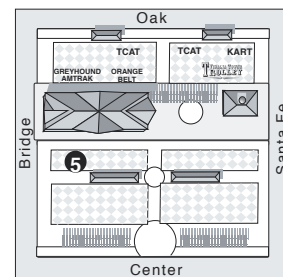

VISALIA TRANSIT

Route 5A/Downtown • Walnut • Visalia Medical Clinic

5A

T Transit Center

S Super Stop (transfer to another route here)

Light type = AM times

Bold type = PM times

	T TRANSIT CENTER	BEN MADDOX WALNUT	WALNUT MOONEY	AKERS WALNUT	S VISALIA MEDICAL CLINIC
	1	2	3	4	5
	6:00	6:10	6:20	6:25	6:32
	6:45	6:55	7:05	7:10	7:17
	7:15	7:25	7:35	7:40	7:47
	8:00	8:10	8:20	8:25	8:32
	8:30	8:40	8:50	8:55	9:02
	9:15	9:25	9:35	9:40	9:47
	9:45	9:55	10:05	10:10	10:17
	10:30	10:36	10:45	10:50	10:56
	11:00	11:06	11:15	11:20	11:26
	11:30	11:36	11:45	11:50	11:56
	12:00	12:06	12:15	12:20	12:26
	12:30	12:36	12:45	12:50	12:56
	1:00	1:06	1:15	1:20	1:26
	1:30	1:40	1:50	1:55	2:02
	2:00	2:10	2:20	2:25	2:32
	2:45	2:55	3:05	3:10	3:17
	3:15	3:25	3:35	3:40	3:47
	4:00	4:10	4:20	4:25	4:32
	4:30	4:40	4:50	4:55	5:02
	5:15	5:25	5:35	5:40	5:47
	5:45	5:55	6:05	6:10	6:17
	6:30	6:36	6:45	6:50	6:56
	7:00	7:06	7:15	7:20	7:26
	7:30	7:36	7:45	7:50	7:56
	8:00	8:06	8:15	8:20	8:26
	8:30	8:36	8:45	8:50	8:56
	9:00	9:06	9:15	9:20	9:26